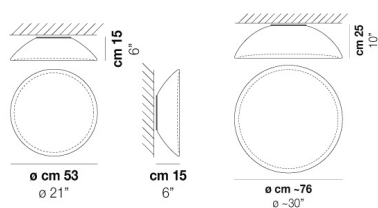

OTHER VERSION AVAILABLE

Click on the version to go to the web version of the product