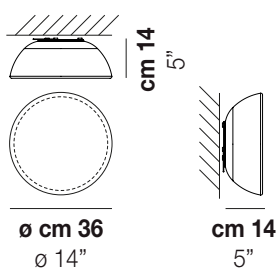

INFINITA PL 36

TECHNICAL DATA:

CERTIFICATIONS:

LIGHT SOURCES

ALO	E27 ALO	1x77W	220-240V 50/60 Hz	E27
LED		1x12,5w	220-240V 50/60 Hz	LED 12,5W - (DRIVER INCLUDED) - 3000K - 1650 LUMENS - DIMMABLE
LED		1x10w	220-240V 50/60 Hz	LED 10W - 230 VOLT - 3000K - 1130 LUMENS - DIMMABLE

VOLUME Mc 0,07

GROSS WEIGHT Kg 6

NET WEIGHT Kg 3

download

SHADE FINISHING

BCST

FRAME FINISHING

BC