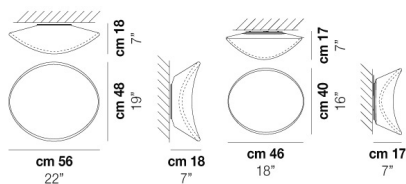

OTHER VERSION AVAILABLE

Click on the version to go to the web version of the product