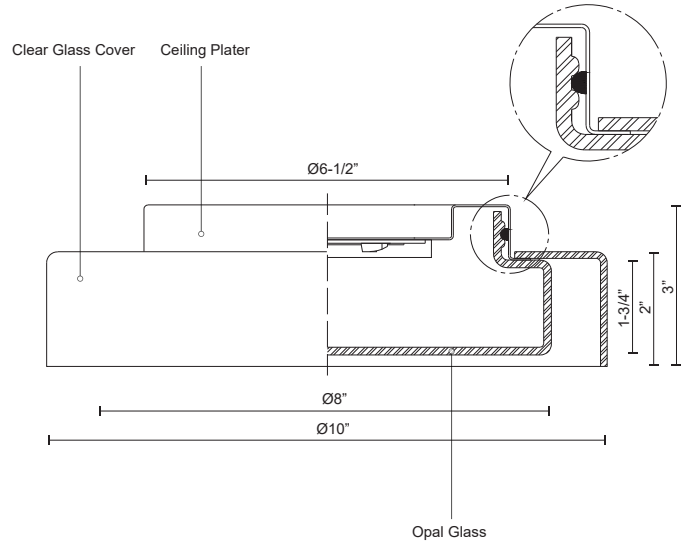

ASTON
FM48610
 FLUSH MOUNT

PROJECT

DESCRIPTION

Clear round aesthetic glass. Opal glass cylindrical diffuser. Powder-coated white steel ceiling plate. Down light. Custom options available.

SPECIFICATION DETAILS

* For custom options, consult factory for details.

| | |
|-----------------------------|---|
| Fixture Dimensions | D10"x H3" |
| Light Source | LED |
| Wattage | 7W |
| Total Lumens | 600lm |
| Delivered Lumens | CL-396lm |
| Voltage | 120V |
| Color Temperature | 3000K |
| CRI (Ra) | >90 |
| Optional Color Temps | 2700K - 5000K Available, Minimum Order Quantities Apply |
| LED Rated Life | 50,000 hours |
| Dimming | 100% - 10%, ELV Dimmer (Not Included) |
| Glass Details | Clear Glass |
| Diffuser Details | Opal Glass Diffuser |
| Location | Dry |
| Warranty | 5 Years |
| Finish Option(s) | Clear |