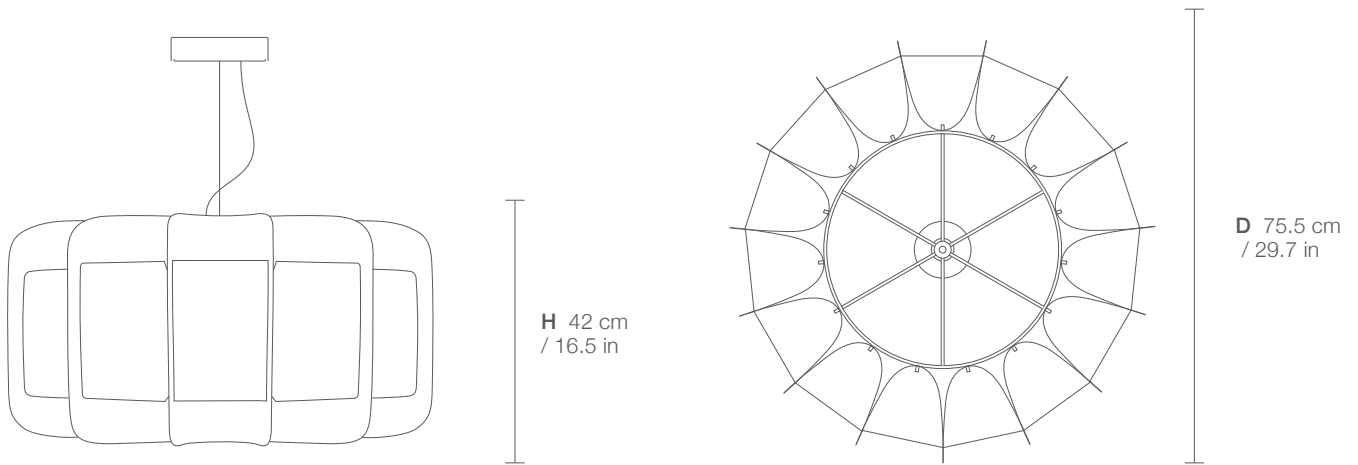

CLARISSA 75

WE PLIGHT
^

DIMENSIONS

PARTS

ELECTRICAL KIT

CODE	CL75
TYPE	Pendant Lamp
MOUNTING	Ceiling rose and steel cord includes
CORD LENGTH	2 m. / Textile cable
BULB	100 watts (max) / Bulb Socket E26 / E27 x 1
WEIGHT	3.39 kg / 7.47 lbs.

MATERIALS

Woods:  Ash  Beech  Petiribi  Wenge  Ebony  Grey Oak

Colors:  Red  Yellow  Green  Blue  White

Le Corbusier Colors:  Rose  Terracotta  Ocher  Light Green  Light Petrol