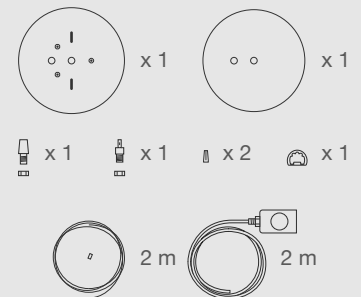

CLARISSA 75

WE PLIGHT
^

DIMENSIONS

PARTS

ELECTRICAL KIT

CODE	CL75
TYPE	Pendant Lamp
MOUNTING	Ceiling rose and steel cord includes
CORD LENGTH	2 m. / Textile cable
BULB	100 watts (max) / Bulb Socket E26 / E27 x 1
WEIGHT	3.39 kg / 7.47 lbs.