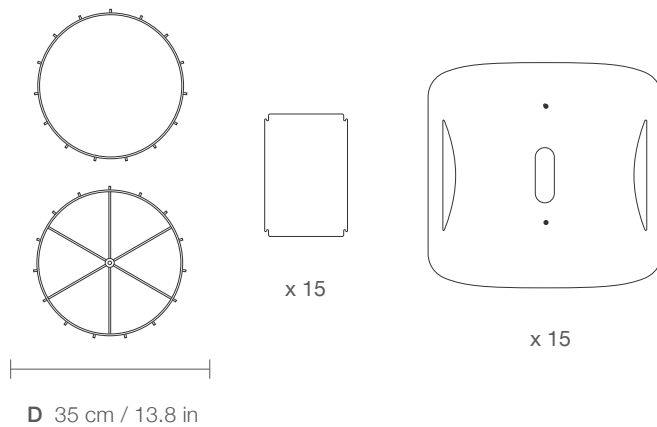

CLARISSA 75

WE PLIGHT
^

DIMENSIONS

PARTS

ELECTRICAL KIT

CODE	CL75
TYPE	Pendant Lamp
MOUNTING	Ceiling rose and steel cord includes
CORD LENGTH	2 m. / Textile cable
BULB	100 watts (max) / Bulb Socket E26 / E27 x 1
WEIGHT	3.39 kg / 7.47 lbs.