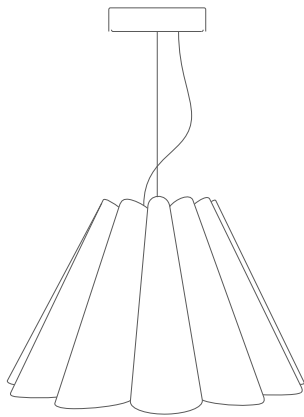

# LORA 58

WE PLIGHT  
^

## DIMENSIONS

H 36 cm  
/ 14.2 in

D 58 cm  
/ 22.8 in

## PARTS

D 15 cm / 5.9 in

D 35 cm / 13.8 in

x 12

## ELECTRICAL KIT

CODE

LO58

TYPE

Pendant Lamp

MOUNTING

Ceiling rose and steel cord includes

CORD LENGTH