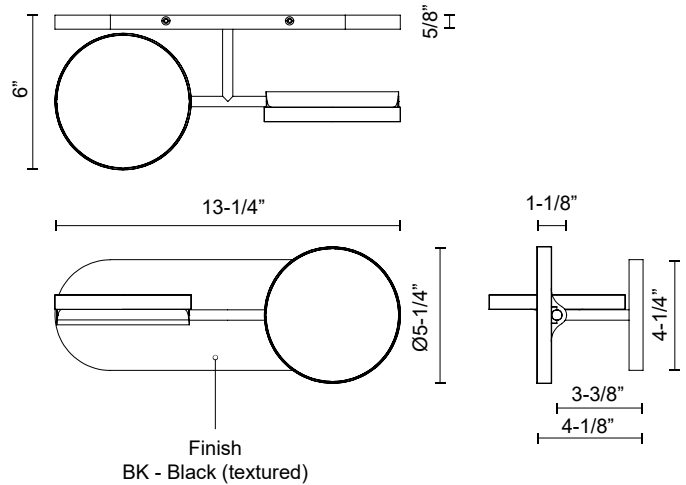

**NOVEL
VL72213
VANITY**

PROJECT

VL72213-BK
Black

SPECIFICATION DETAILS

* For custom options, consult factory for details.

Fixture Dimensions	L13-1/4" x H5-1/4" x E6"
Light Source	LED with DC Driver
Wattage	15W
Total Lumens	1275lm*
Delivered Lumens	525lm*
Voltage	120V
Color Temperature	3000K
CRI (Ra)	90CRI
Optional Color Temps	2700K - 5000K Available, Minimum Order Quantities Apply
LED Rated Life	50,000 hours
Dimming	100% - 10%, TRIAC or ELV Dimmer (Not Included)
Diffuser Details	Frosted Acrylic Light Guide Panel
Location	Damp
Warranty	5 Years
Canopy Dimensions	L13-1/4" x H4-1/4" x E5/8"

DESCRIPTION

Pure geometry of the disks of illumination balancing on clean, thin lined structure is poetry in motion. Each disk of illumination can turn and twist to fit the needs and style of your space. The Novel Collection fits a large range of style and function with minimal elements.