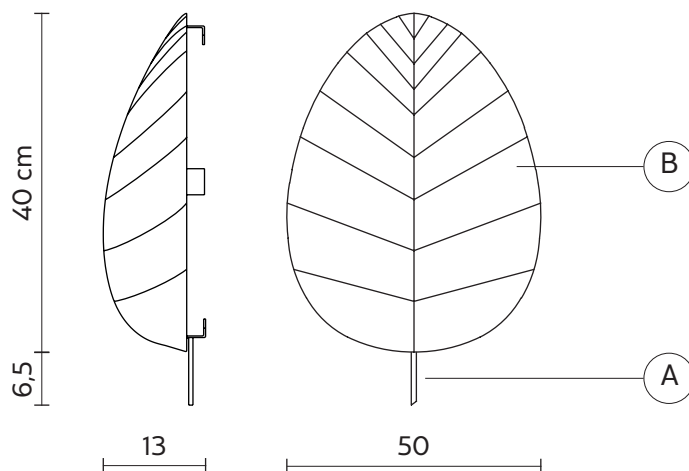

EDEN COLLECTION - "EVA" wall lamp/ceiling lamp

Matteo Ugolini design

year 2015

TECHNICAL SHEET - AP103 3B V11

STRUCTURE "A"

material	steel	
colour	white	

STRUCTURE "B"

material	lycra	
colour	white	

ELECTRICAL CABLE

socket	E26
source	max 1x18w LED
energy class	from E to A++

PACKAGING

nr.of collis	1
net weight/kg	1
gross weight/kg	1,55
packaging/cm	38x38x26

EMISSION OF LIGHT

one directional

bulb not provided