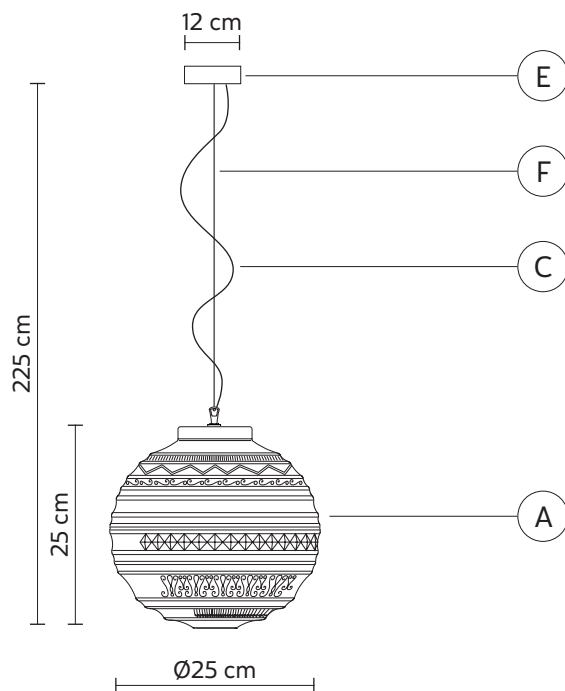

BRILLE suspension lamp

Matteo Ugolini design

year 2017

DATA SHEET - SE144 1B V11

DIFFUSER "A"

material frosted glass
colour white

CEILING CUP "E"

material metal
colour matt white

ELECTRICAL CABLE "C"

colour transparent

SUSPENSION CABLE "F"

material steel

ELECTRICAL SYSTEM

socket E12
source 1 x max 6W LED
energy class da E a A++

PACKAGING

nr. of collis 1
net weight/kg 2,25
gross weight/kg 3,3
packaging/cm 35x35x38

EMISSION OF LIGHT

one directional

CERTIFICATION

bulb not provided

COLLECTION

available also as: ceiling/wall lamp and table lamp

SE144 2B V11