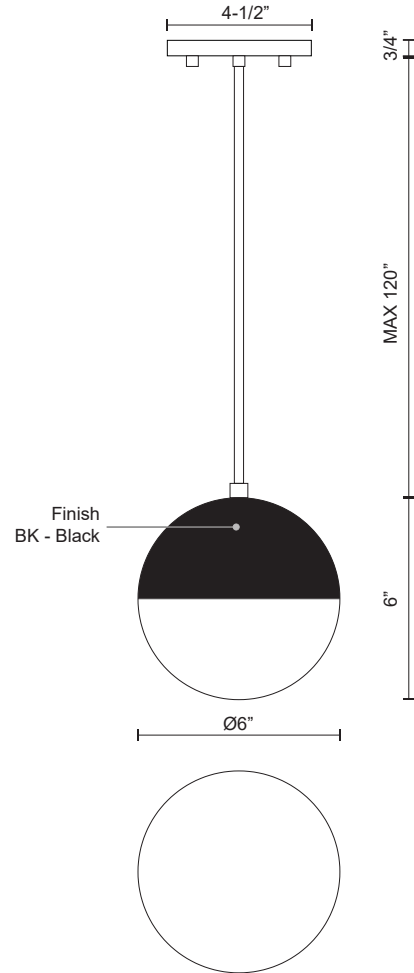

**MONAE**  
**PD11706-BK**  
PENDANTS

PROJECT

**DESCRIPTION**

Single LED retro styled orb shaped pendant. The top semi sphere is painted black metal which connects at the equator of orb to complete the bottom of the fixture with a semi sphere shaped white acrylic. When lit the light shines evenly throughout the bottom glass and into the surrounding area. Matching black clothed covered SVT cable with our powerful 120V AC LED technology. Available in three different sizes.

**SPECIFICATION DETAILS**

\* For custom options, consult factory for details.

<b>Fixture Dimensions</b>	D6" x H6"
<b>Light Source</b>	LED
<b>Wattage</b>	10W
<b>Total Lumens</b>	800lm
<b>Delivered Lumens</b>	BK-453lm
<b>Voltage</b>	120V
<b>Color Temperature</b>	3000K
<b>CRI (Ra)</b>	>90
<b>Optional Color Temps</b>	2700K - 5000K Available, Minimum Order Quantities Apply
<b>LED Rated Life</b>	50,000 hours
<b>Dimming</b>	100% - 10%, ELV Dimmer (Not Included)
<b>Diffuser Details</b>	White Acrylic
<b>Adjustable</b>	Yes
<b>Wire Length</b>	120" Max
<b>Wire Type</b>	Black SVT Cord
<b>Location</b>	Dry
<b>Warranty</b>	5 Years
<b>Canopy Dimensions</b>	D4-1/2" x H3/4"
<b>Finish Option(s)</b>	Black