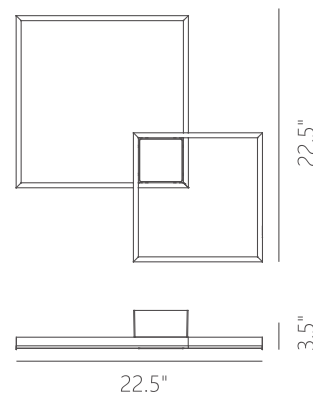

PROJECT			
DATE		TYPE	

PC010103-BC

PC010103-SDG

FRACTAL

Material:
Aluminum

Diffuser:
Acrylic

Finishes:
BC - Brushed Champagne
SDG - Satin Dark Gray

Color Temp.:
3000K