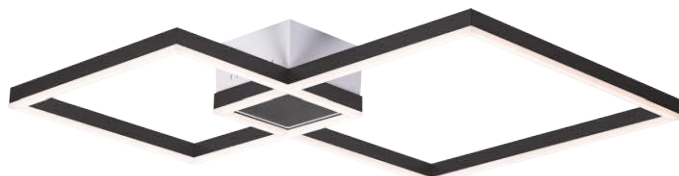

PROJECT			
DATE		TYPE	

PC010103-BC

PC010103-SDG

FRACTAL

Material:
Aluminum

Diffuser:
Acrylic

Finishes:
BC - Brushed Champagne
SDG - Satin Dark Gray

Color Temp.:
3000K

CRI (Ra):
≥90

LED Rated Life:
≈50,000 Hours

Dimming:
100% - 10%

	PC010103
Wattage:	31W
Voltage:	100~130V
Total Lumens:	2520
Delivered Lumens:	1265

Dimmable with ELV or TRIAC Dimmer (Not Included)

PageOne Furnishing & Lighting Co., Ltd.