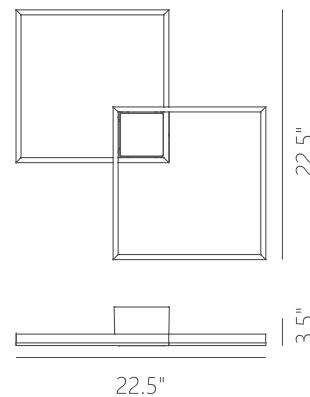

## FRACTAL

**Material:**  
Aluminum

**Diffuser:**  
Acrylic

**Finishes:**  
BC - Brushed Champagne  
SDG - Satin Dark Gray

**Color Temp.:**  
3000K

**CRI (Ra):**  
≥90

**LED Rated Life:**  
≈50,000 Hours

**Dimming:**  
100% - 10%