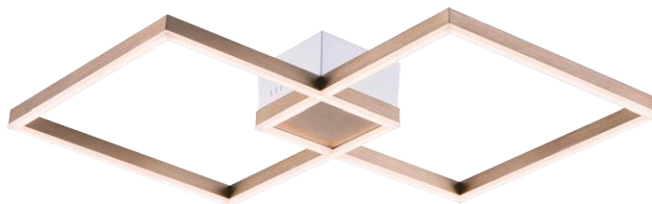

PROJECT			
DATE		TYPE	

PC010104-BC