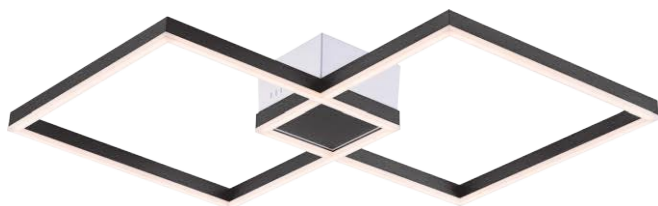

PC010104-SDG