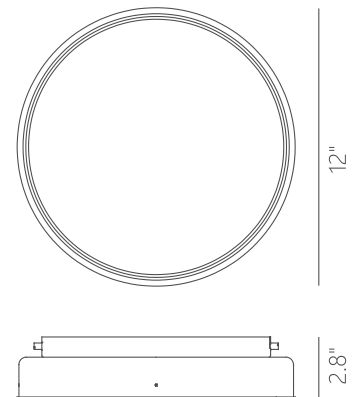

PROJECT			
DATE		TYPE	

PC111070-MH

PC111070-DT

PC111070-SDG

PAN

Material: Aluminum	Color Temp.: 3000K
Decorative Diffuser: Acrylic	CRI (Ra): ≥90
Finishes: DT - Deep Taupe MH - Matte White SDG - Satin Dark Gray	LED Rated Life: ≈50,000 Hours
Finish Details: Brushed Champagne	Dimming: 100% - 10%

	PC111070
Wattage:	19W
Voltage:	100~130V
Total Lumens:	1890
Delivered Lumens:	1053

Dimmable with ELV or TRIAC Dimmer (Not Included)