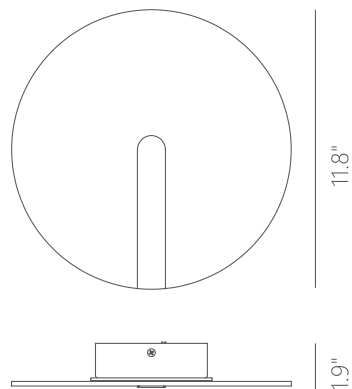

## CIRCUIT

<b>Materials:</b> Aluminum, Acrylic	<b>Color Temp.:</b> 3000K
<b>Illuminating Shade:</b> CL - Clear	<b>CRI (Ra):</b> ≥90
<b>Finish:</b> SDG - Satin Dark Gray	<b>LED Rated Life:</b> ≈50,000 Hours