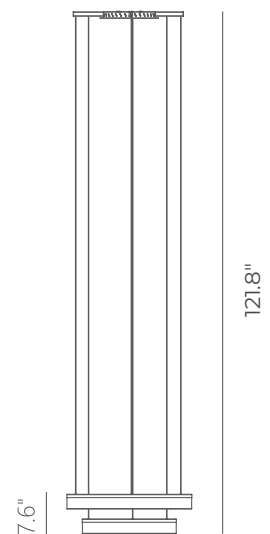

PROJECT			
DATE		TYPE	

PP120048-VW/CM

23.6"

HALO

Materials:
Steel, Aluminum

Illuminating Shade:
Acrylic

Finishes:
CM - Chrome
VW - Vanilla White

Color Temp.:
3000K

CRI (Ra):
≥90

LED Rated Life:
≈50,000 Hours

Dimming:
100% - 10%

PP120048

Wattage:	40W
Voltage:	100~130V
Total Lumens:	3960
Delivered Lumens:	1798

Dimmable with ELV or TRIAC Dimmer (Not Included)

PageOne Furnishing & Lighting Co., Ltd.