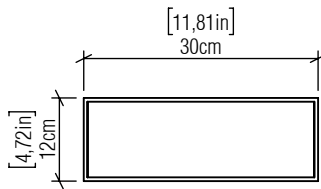

Project name:
Date: Specifier:
Line: Clean
Family: Wall
Description: Clean Accord Wall Lamp 404

Material: Natural Wood Veneer, MDF and Acrylic
Weight:

1x 25W (max. each) Fluorescent or LED Bulbs not included

Color Temperature: Lamp dependent
CRI: Lamp dependent
Luminous Flux: Lamp dependent
Delivered Lumens: Lamp dependent
Total Power: Lamp dependent

Input Voltage: 110V - 277V
Input Frequency: 60 Hz
Isolation: Class II