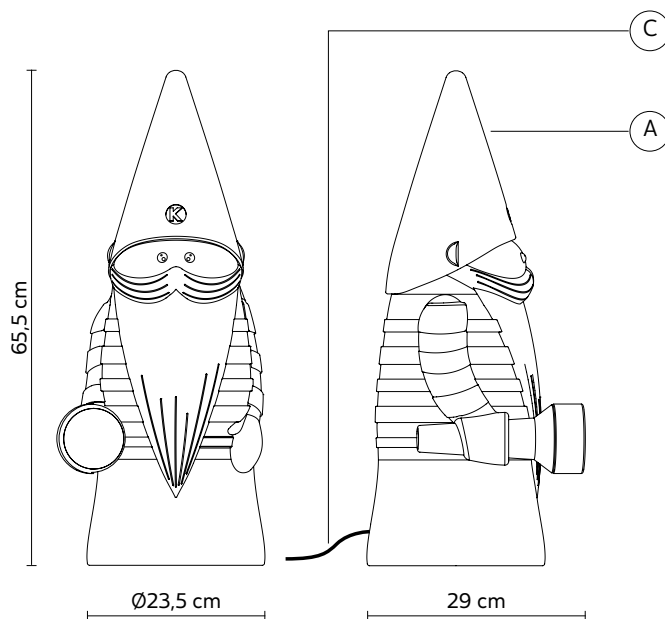

OTTAVO floor lamp

Matteo Ugolini design

year 2018

DATA SHEET - **HP155 AB V1E**

LAMP "A"

material	techno polymer	
colour	matt white	

ELECTRICAL CABLE "C"

colour	black	
--------	-------	---

ELECTRICAL SYSTEM

socket	GU10
source	1 x max 7,5W LED
energy class	from A to A++

PACKAGING

n° cartons	1
net weight/kg	4
gross weight/kg	5,3
packaging/cm	42x42x80

LIGHT EMISSION

unidirectional

bulb not provided