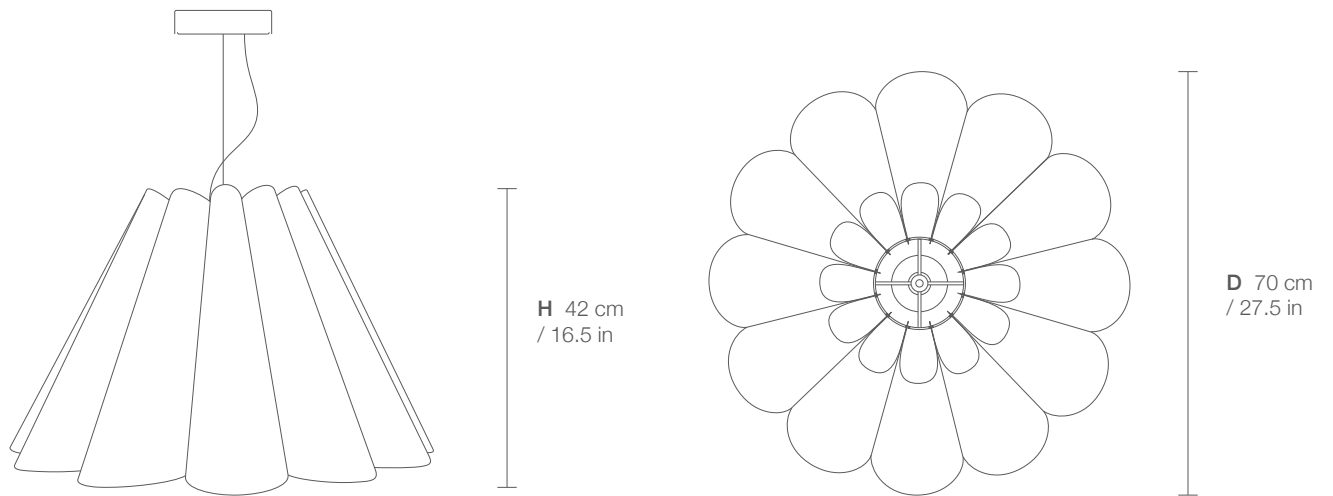

# LORA 70

WEPLIGHT  
^

## DIMENSIONS

## PARTS

## ELECTRICAL KIT

CODE	LO70
TYPE	Pendant Lamp
MOUNTING	Ceiling rose and steel cord includes
CORD LENGHT	2 m. / Textile cable
BULB	100 watts (max) / Bulb Socket E26 / E27 x 1
WEIGHT	2.66 kg. / 5.86 lbs.