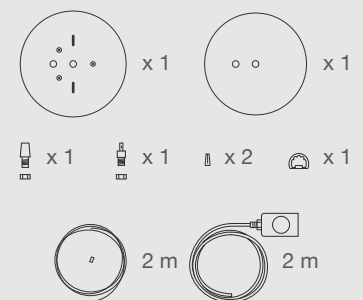

## DIMENSIONS

## PARTS

## ELECTRICAL KIT

CODE	LO70
TYPE	Pendant Lamp
MOUNTING	Ceiling rose and steel cord includes
CORD LENGHT	2 m. / Textile cable
BULB	100 watts (max) / Bulb Socket E26 / E27 x 1
WEIGHT	2.66 kg. / 5.86 lbs.