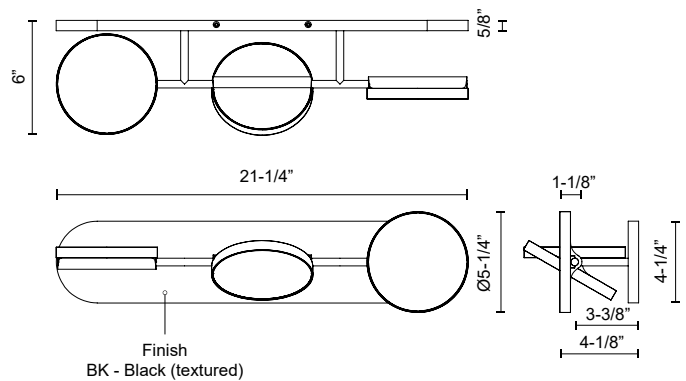

**NOVEL
VL72221
VANITY**

PROJECT

DESCRIPTION

Pure geometry of the disks of illumination balancing on clean, thin lined structure is poetry in motion. Each disk of illumination can turn and twist to fit the needs and style of your space. The Novel Collection fits a large range of style and function with minimal elements.

VL72221-BK
Black

SPECIFICATION DETAILS

* For custom options, consult factory for details.

Fixture Dimensions	L21-1/4" x H5-1/4" x E6"
Light Source	LED with DC Driver
Wattage	23W
Total Lumens	1955lm
Delivered Lumens	790lm*
Voltage	120V
Color Temperature	3000K
CRI (Ra)	90CRI
Optional Color Temps	2700K - 5000K Available, Minimum Order Quantities Apply
LED Rated Life	50,000 hours
Dimming	100% - 10%, TRIAC or ELV Dimmer (Not Included)
Diffuser Details	Frosted Acrylic Light Guide Panel
Location	Damp
Warranty	5 Years
Canopy Dimensions	L21-1/4" x H4-1/4" x E5/8"