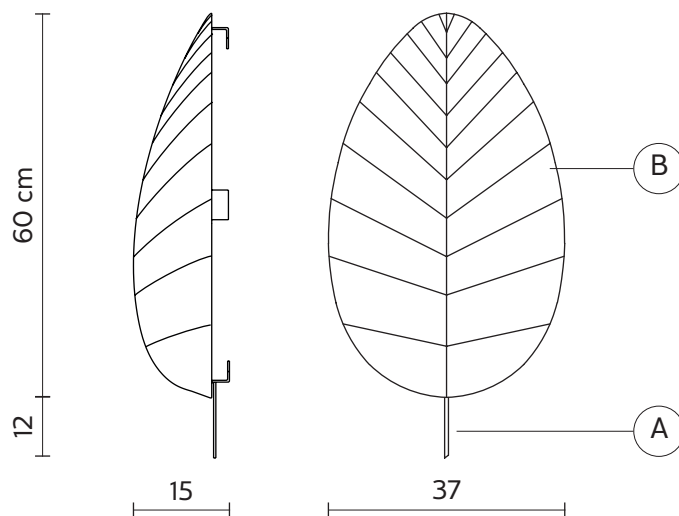

ELECTRICAL CABLE

socket	E26
source	max 2x18w LED
energy class	from E to A++

PACKAGING

nr.of collis	1
net weight/kg	1,5
gross weight/kg	2,4
packaging/cm	35x35x64

EMISSION OF LIGHT

one directional

bulb not provided