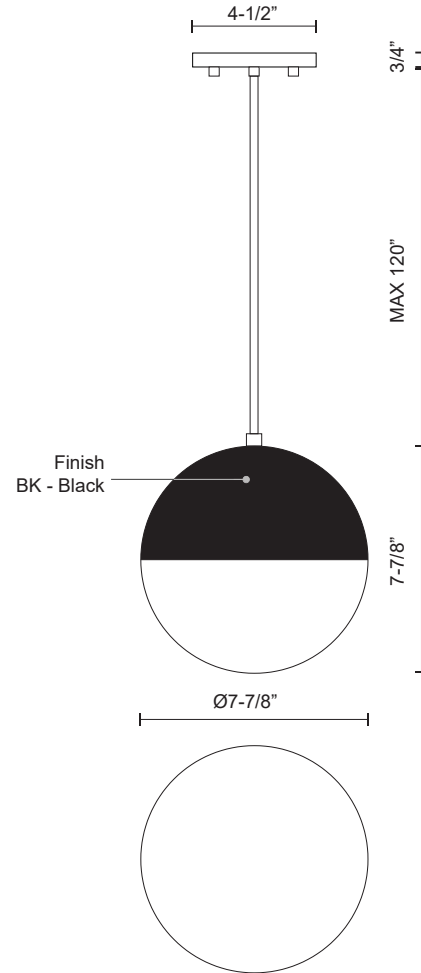

MONAE
PD11708-BK
 PENDANTS

PROJECT

DESCRIPTION

Single LED retro styled orb shaped pendant. The top semi sphere is painted black metal which connects at the equator of orb to complete the bottom of the fixture with a semi sphere shaped white acrylic. When lit the light shines evenly throughout the bottom glass and into the surrounding area. Matching black clothed covered SVT cable with our powerful 120V AC LED technology. Available in three different sizes.

SPECIFICATION DETAILS

* For custom options, consult factory for details.

Fixture Dimensions	D7-7/8" x H7-7/8"
Light Source	LED
Wattage	15W
Total Lumens	1200lm
Delivered Lumens	BK-643lm
Voltage	120V
Color Temperature	3000K
CRI (Ra)	>90
Optional Color Temps	2700K - 5000K Available, Minimum Order Quantities Apply
LED Rated Life	50,000 hours
Dimming	100% - 10%, ELV Dimmer (Not Included)
Diffuser Details	White Acrylic
Adjustable	Yes
Wire Length	120" Max
Wire Type	Black SVT Cord
Location	Dry
Warranty	5 Years
Canopy Dimensions	D4-1/2" x H3/4"
Finish Option(s)	Black