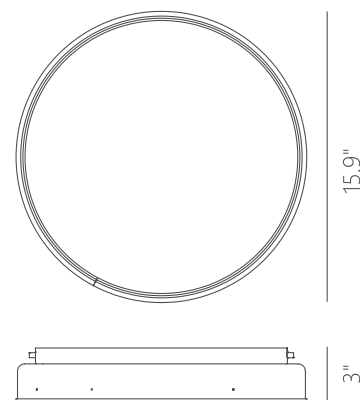

PROJECT			
DATE		TYPE	

PC111071-MH

PC111071-DT

PC111071-SDG

PAN

Material:
Aluminum

Decorative Diffuser:
Acrylic

Finishes:
DT - Deep Taupe
MH - Matte White
SDG - Satin Dark Gray