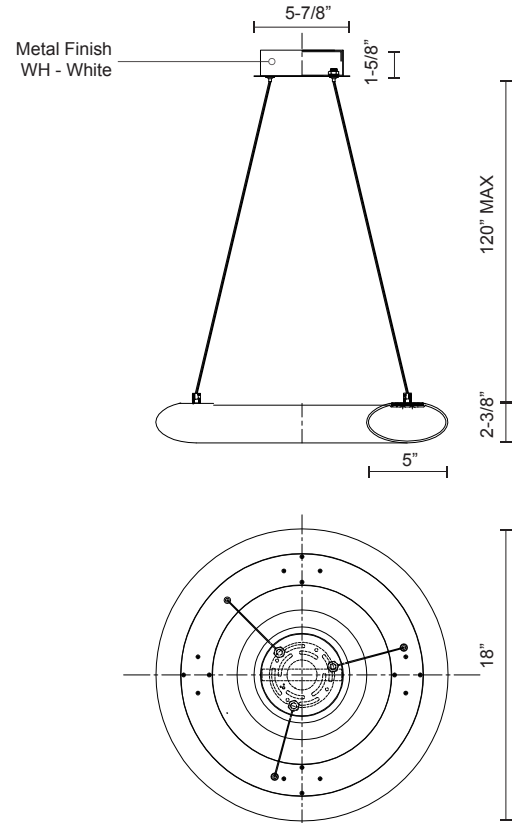

CUMULUS PD80718

PENDANTS

PROJECT

DESCRIPTION

A radiant torus of bright, even illumination. Available in a variety of sizes and as either a pendant or flush mount, these halos of light adapt to any setting. Eternal and substantial.

SPECIFICATION DETAILS

* For custom options, consult factory for details.

Fixture Dimensions	D18" x H2-3/8"
Light Source	LED
Wattage	25W
Total Lumens	2500lm
Delivered Lumens	WH-1800lm
Voltage	120V
Color Temperature	3000K
CRI (Ra)	>90
Optional Color Temps	2700K - 5000K Available, Minimum Order Quantities Apply
LED Rated Life	50,000 hours
Dimming	100% - 10%, TRIAC or ELV Dimmer (Not Included)
Diffuser Details	White Acrylic Diffuser
Adjustable	Yes
Wire Length	120" Max
Wire Type	Clear Coaxial Wire
Location	Dry
Warranty	5 Years
Canopy Dimensions	D5-7/8" x H1-5/8"
Finish Option(s)	White