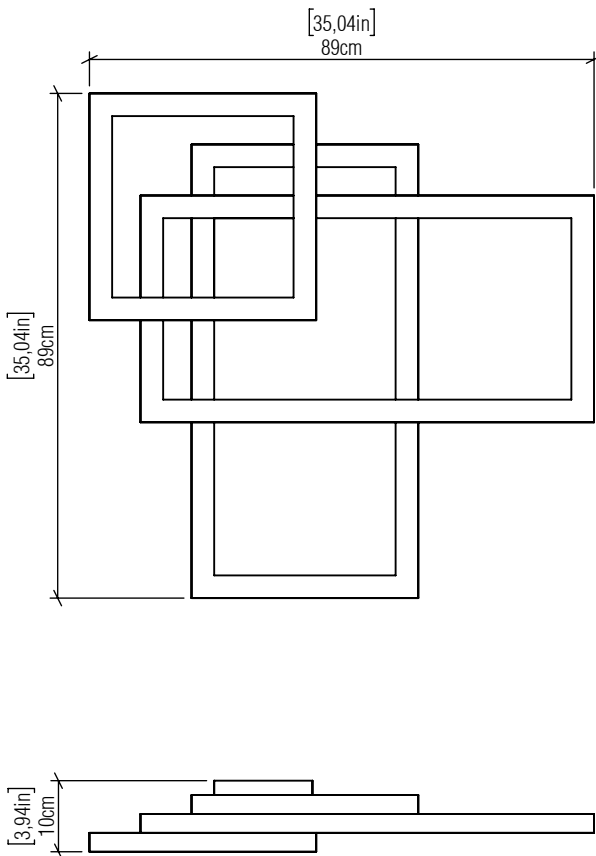

5082

LED-UL

Project name:
Date: Specifier:
Line: Frame
Family: Wall
Description: Frame Accord Wall Lamp 5082

Material: Natural Wood Veneer, MDF and Acrylic
Weight:

integrated LED Strip 1 unit Driver, housed in junction box
Dimmable, ELV

Color Temperature: 2700K,3000K,3500K or 4000K
CRI: 90
Luminous Flux: 2400lm
Delivered Lumens: 1200lm
Total Power: 24W

Input Voltage: 110V - 277V
Input Frequency: 60 Hz
Isolation: Class II

2x 40x80cm / 15,74 x 31,49in
1x 40x40cm / 15,74 x 15,74in