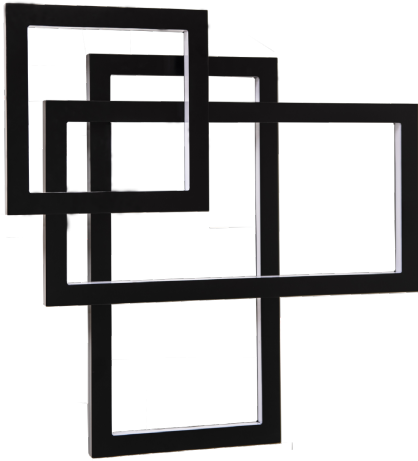

5082

LED-UL

Project name:
Date: Specifier:
Line: Frame
Family: Wall
Description: Frame Accord Wall Lamp 5082

Material: Natural Wood Veneer, MDF and Acrylic
Weight:

integrated LED Strip 1 unit Driver, housed in junction box
Dimmable, ELV