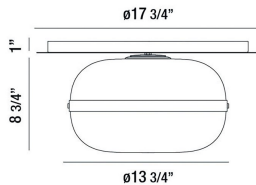

NOTTINGHAM, MEDIUM 1-LIGHT FLUSHMOUNT

PRODUCT DETAILS

No.	:	37087-012
Product Color	:	ANCIENT BRASS
Product Material	:	METAL
Shade / Accent Colour	:	AMBER
Shade / Accent Material	:	TINTED GLASS ORBS
Diameter	:	13.75"
Height	:	8.75"
Weight	:	13.6lbs

Options Available

ITEM NO.	FINISH	SHADE
37087-012	ANCIENT BRASS	AMBER

TECHNICAL DETAILS

Canopy / Backplate Height	:	1"
Canopy / Backplate Dia.	:	17.75"
Approval	:	

PROJECT INFORMATION

 Job Name: Date: Type: