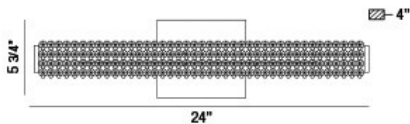

SASSI, WALL MOUNT

PRODUCT DETAILS

No.	:	34157-015
Product Color	:	CHROME
Product Material	:	METAL
Shade / Accent Colour	:	CLEAR
Shade / Accent Material	:	CRYSTAL
Width	:	24"
Height	:	5.75"
Ext	:	4"
Weight	:	6lbs

LIGHT SOURCE DETAILS

Light Source Type	:	INTEGRATED LED
Input Voltage	:	120V
Bulb Voltage	:	120V
Total Wattage	:	24W
Total Lumen	:	2100lm
Kelvin	:	3000K
CRI	:	90+
Dimmable	:	Yes

Options Available

ITEM NO.	FINISH	SHADE
34157-015	CHROME	CLEAR

TECHNICAL DETAILS

Canopy / Backplate Length	:	6.5"
Canopy / Backplate Height	:	1.25"
Canopy / Backplate Width	:	6.5"
Mounting	:	Up or Down
Location	:	DAMP
Approval	:	

PROJECT INFORMATION

Job Name: Date: Type: