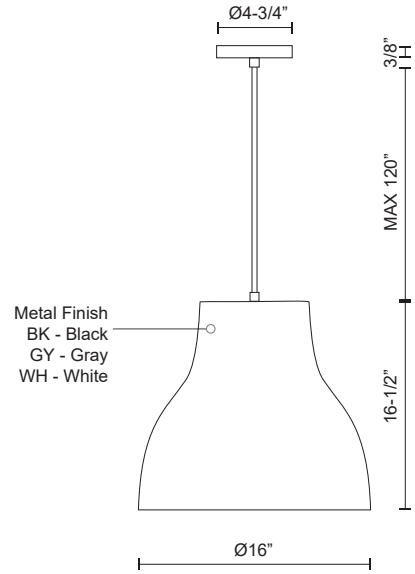

**CRADLE  
494216  
PENDANTS**

PROJECT

**DESCRIPTION**

Single-lamp pendant with tapered aluminum shade showcasing powder-coated finishes. Exterior shade colors are either black, gray or white, with matte white interior. Suspended by cloth cable . Available in three sizes.

494216-BK  
Black

494216-GY  
Gray

494216-WH  
White

**SPECIFICATION DETAILS**

\* For custom options, consult factory for details.

<b>Fixture Dimensions</b>	D16" x H16-1/2"
<b>Lamp Type</b>	Incandescent, Medium Base
<b>Bulbs Included</b>	No
<b>Wattage</b>	1 x 60W
<b>Voltage</b>	120V
<b>Shade Details</b>	Spun Aluminum Shade
<b>Adjustable</b>	Yes
<b>Wire Length</b>	120" Max
<b>Wire Type</b>	Color Matching SVT Cord
<b>Location</b>	Dry
<b>Warranty</b>	5 Years
<b>Canopy Dimensions</b>	D4-3/4" x H3/8"