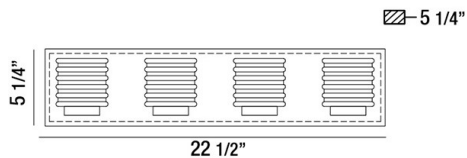

ANCONA, 23" VANITY LIGHT

PRODUCT DETAILS

No.	:	31791-014
Product Color	:	CHROME
Product Material	:	METAL
Shade / Accent Colour	:	CLEAR
Shade / Accent Material	:	ACRYLIC
Width	:	22.5"
Height	:	5.25"
Ext	:	5.25"
Weight	:	7lbs

LIGHT SOURCE DETAILS

Light Source Type	:	INTEGRATED LED
Input Voltage	:	120V
Bulb Voltage	:	120V
Total Wattage	:	40W
Total Lumen	:	2450lm
Kelvin	:	3000K
CRI	:	80+
Dimmable	:	Yes

Options Available

ITEM NO.	FINISH	SHADE
31791-014	CHROME	CLEAR

TECHNICAL DETAILS

Light Direction	:	Up
Canopy / Backplate Length	:	22.594"
Canopy / Backplate Height	:	0.75"
Canopy / Backplate Width	:	5.094"
Adjustable Lamp Head	:	No
Mounting	:	Up
Approval	:	

PROJECT INFORMATION