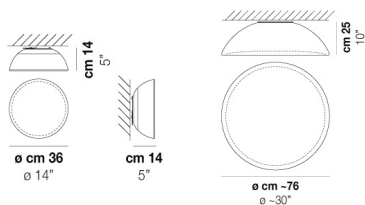

OTHER VERSION AVAILABLE

Click on the version to go to the web version of the product