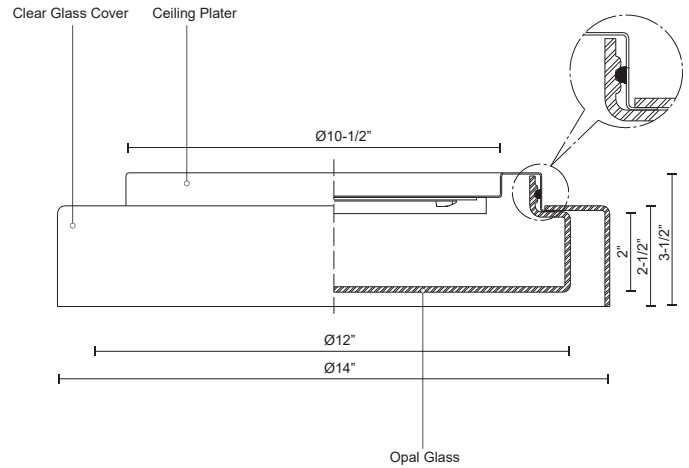

**ASTON
FM48614
FLUSH MOUNT**

PROJECT

DESCRIPTION

Clear round aesthetic glass. Opal glass cylindrical diffuser. Powder-coated white steel ceiling plate. Down light. Custom options available.

SPECIFICATION DETAILS

* For custom options, consult factory for details.

Fixture Dimensions	D14"x H3-1/2"
Light Source	LED
Wattage	24W
Total Lumens	2160lm
Delivered Lumens	CL-1050lm
Voltage	120V
Color Temperature	3000K
CRI (Ra)	>90
Optional Color Temps	2700K - 5000K Available, Minimum Order Quantities Apply
LED Rated Life	50,000 hours
Dimming	100% - 10%, ELV Dimmer (Not Included)
Glass Details	Clear Glass
Diffuser Details	Opal Glass Diffuser
Location	Dry
Warranty	5 Years
Finish Option(s)	Clear