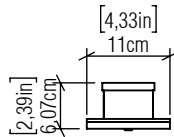

Color Temperature: 2700K, 3000K, 3500K or 4000K  
CRI: 90  
Luminous Flux: 450lm  
Total Power: 4,5W

Input Voltage: 110V or 277V  
Input Frequency: 60 Hz  
Isolation: Class II

Height Adjustment Limit: