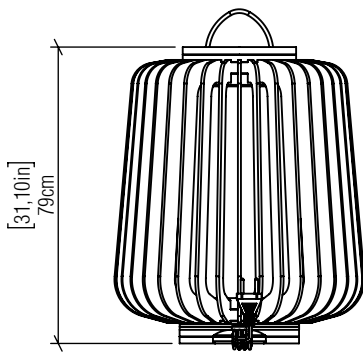

FINISHING OPTION:

	02 MATTE BLACK		27 GOLD
	06 IMBUIA		29 TEAL
	07 WHITE		30 OLIVE GREEN
	09 LOURO FREIJÓ		31 FERRARI RED
	12 TEAK		32 COPPER
	15 CAPPUCCINO		33 BRONZE
	18 AMERICAN WALNUT		34 MAPLE
	22 GLOSSY BLACK		38 PALE GOLD
	25 IREDESCENT WHITE		39 LEAD GREY
	26 LIGHT PINK		40 SATIN BLUE