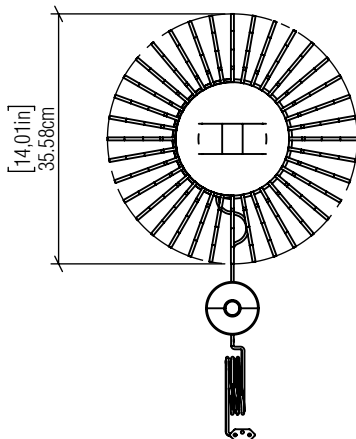

FINISHING OPTION:

	02 MATTE BLACK		27 GOLD
	06 IMBUIA		29 TEAL
	07 WHITE		30 OLIVE GREEN
	09 LOURO FREIJÓ		31 FERRARI RED
	12 TEAK		32 COPPER
	15 CAPPUCCINO		33 BRONZE
	18 AMERICAN WALNUT		34 MAPLE
	22 GLOSSY BLACK		38 PALE GOLD
	25 IREDESCENT WHITE		39 LEAD GREY
	26 LIGHT PINK		40 SATIN BLUE