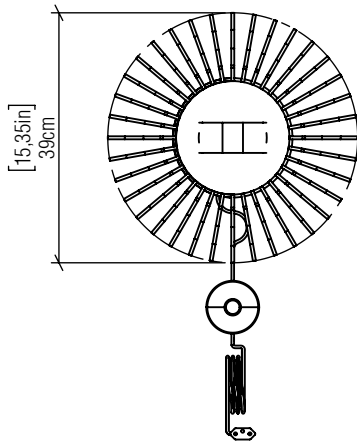

FINISHING OPTION:

	02 MATTE BLACK		27 GOLD
	06 IMBUIA		29 TEAL
	07 WHITE		30 OLIVE GREEN
	09 LOURO FREIJÓ		31 FERRARI RED
	12 TEAK		32 COPPER
	15 CAPPUCCINO		33 BRONZE
	18 AMERICAN WALNUT		34 MAPLE
	22 GLOSSY BLACK		38 PALE GOLD
	25 IREDESCENT WHITE		39 LEAD GREY
	26 LIGHT PINK		40 SATIN BLUE