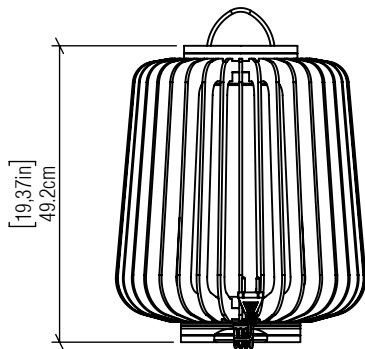

FINISHING OPTION:

	02 MATTE BLACK		27 GOLD
	06 IMBUIA		29 TEAL
	07 WHITE		30 OLIVE GREEN
	09 LOURO FREIJÓ		31 FERRARI RED
	12 TEAK		32 COPPER
	15 CAPPUCCINO		33 BRONZE
	18 AMERICAN WALNUT		34 MAPLE
	22 GLOSSY BLACK		38 PALE GOLD
	25 IREDESCENT WHITE		39 LEAD GREY
	26 LIGHT PINK		40 SATIN BLUE