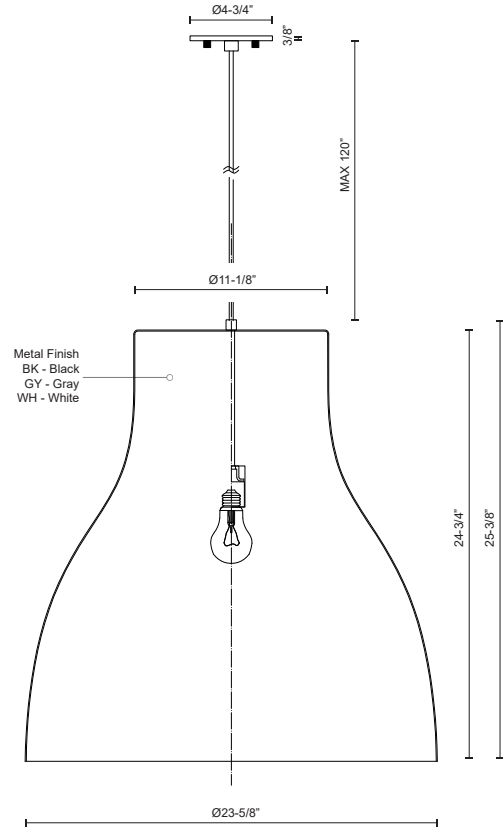

**CRADLE
494224
PENDANTS**

PROJECT

494224-BK
Black

494224-GY
Gray

494224-WH
White

SPECIFICATION DETAILS

* For custom options, consult factory for details.

Fixture Dimensions	D23-5/8" x H25-3/8"
Lamp Type	Incandescent, Medium Base
Bulbs Included	No
Wattage	1 x 60W
Voltage	120V
Shade Details	Spun Aluminum Shade
Adjustable	Yes
Wire Length	120" Max
Wire Type	Color Matching SVT Cord
Location	Dry
Warranty	5 Years
Canopy Dimensions	D4-3/4" x H3/8"

DESCRIPTION

Single-lamp pendant with tapered aluminum shade showcasing powder-coated finishes. Exterior shade colors are either black, gray or white, with matte white interior. Suspended by cloth cable . Available in three sizes.