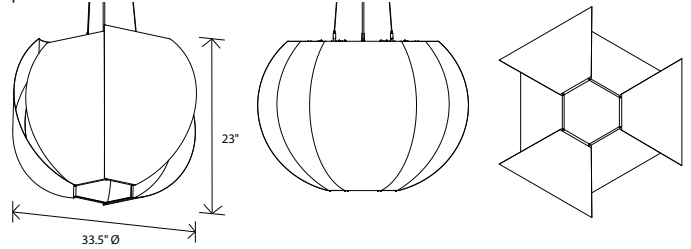

Veris 34, matte black with matte white interior

Veris, details

Veris was a concept we started exploring ten years ago. Two offset layers of petals simultaneously shield the light source while allowing reflected light to wash the inside petals, creating a dramatic ambient luminaire. The form materializes through a series of processes that utilize cutting edge CNC laser technology but still rely on skilled hand-rolling and bending of the aluminum petals.

Veris 34 pendant

Dimensions: 33.5" Ø, 23"
 Product weight: 8 lb
 Suitable for a sloped ceiling

Integrated LED Specifications

Light output: 2815 Lumens (source)
 Light color: 2700 K, 3000 K, 3500 K or 4000 K
 Color accuracy: 90+ CRI
 Power usage: 32.5 W
 Dimmable (see driver below)
 Driver housed in extended canopy
 Driver dimensions: 3.3" x 2.4" x 1", included

E26 Medium Base Specifications

Lamping: 3x E26 base, type A lamp, 60 W max
 Input voltage: 250 V AC max
 Bulb not included

Textured Black Powdercoat (CM-049) extended round canopy with SVT-3 Cable, Black (CM-039) and 1/16" Stainless Steel Cables (CM-053)
 Canopy dimensions: 5" Ø, 2"
 See website for more canopy information
 Field adjustable drop length: 1'0" min - 8'0" max
 Specifications subject to change