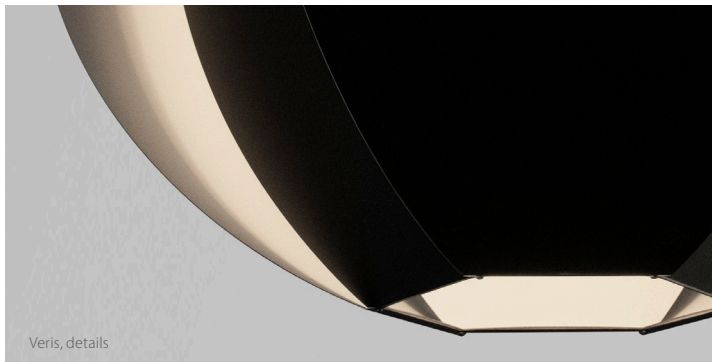

Veris 34, matte black with matte white interior

Veris, details

Veris was a concept we started exploring ten years ago. Two offset layers of petals simultaneously shield the light source while allowing reflected light to wash the inside petals, creating a dramatic ambient luminaire. The form materializes through a series of processes that utilize cutting edge CNC laser technology but still rely on skilled hand-rolling and bending of the aluminum petals.

Veris 34 pendant

Dimensions: 33.5" Ø, 23"
 Product weight: 8 lb
 Suitable for a sloped ceiling

Integrated LED Specifications

Light output: 2815 Lumens (source)
 Light color: 2700 K, 3000 K, 3500 K or 4000 K
 Color accuracy: 90+ CRI
 Power usage: 32.5 W
 Dimmable (see driver below)
 Driver housed in extended canopy
 Driver dimensions: 3.3" x 2.4" x 1", included

E26 Medium Base Specifications

Lamping: 3x E26 base, type A lamp, 60 W max
 Input voltage: 250 V AC max
 Bulb not included

Textured Black Powdercoat (CM-049) extended round canopy with SVT-3 Cable, Black (CM-039) and 1/16" Stainless Steel Cables (CM-053)
 Canopy dimensions: 5" Ø, 2"
 See website for more canopy information
 Field adjustable drop length: 1'0" min - 8'0" max
 Specifications subject to change