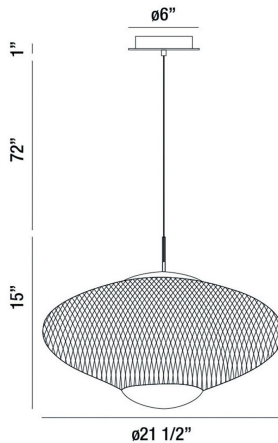

PARK, 22" ROUND PENDANT

PRODUCT DETAILS

No.	:	37107-017
Product Color	:	BLACK
Product Material	:	METAL
Shade / Accent Colour	:	GOLD
Shade / Accent Material	:	METAL
Diameter	:	21.5"
Height	:	15"
Overall Height	:	88"
Weight	:	4lbs

LIGHT SOURCE DETAILS

Light Source Type	:	INTEGRATED LED
Input Voltage	:	120V
Bulb Voltage	:	120V
Socket Type	:	LED
Total Wattage	:	12W
Total Lumen	:	680lm
Kelvin	:	3000K
CRI	:	85+
Dimmable	:	Yes

Options Available

ITEM NO.	FINISH	SHADE
37107-017	BLACK	GOLD

TECHNICAL DETAILS

Hanging Support Type	:	WIRE
Hanging Support Length	:	72"
Canopy / Backplate Height	:	1"
Canopy / Backplate Dia.	:	6"
Location	:	DRY
Title 24	:	Yes