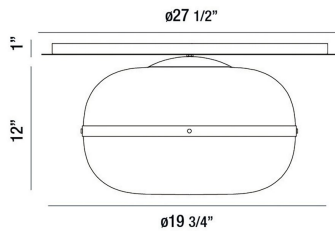

### PRODUCT DETAILS

No.	:	37088-019
Product Color	:	ANCIENT BRASS
Product Material	:	METAL
Shade / Accent Colour	:	AMBER
Shade / Accent Material	:	TINTED GLASS ORBS
Diameter	:	19.75"
Height	:	12"
Weight	:	30.2lbs

### TECHNICAL DETAILS

Canopy / Backplate Height	:	1"
Canopy / Backplate Dia.	:	27.5"
Approval	:	