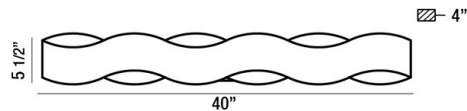

VAUGHAN, 40" VANITY LIGHT

PRODUCT DETAILS

No.	:	31785-013
Product Color	:	BRONZE
Product Material	:	METAL
Width	:	40"
Height	:	5.5"
Ext	:	4"
Weight	:	8.8lbs

LIGHT SOURCE DETAILS

Light Source Type	:	INTEGRATED LED
Input Voltage	:	120V
Bulb Voltage	:	120V
Total Wattage	:	40W
Total Lumen	:	4190lm
Kelvin	:	3000K
CRI	:	80+
Dimmable	:	Yes

Options Available

ITEM NO.	FINISH	SHADE
31785-013	BRONZE	

TECHNICAL DETAILS

Light Direction	:	Down
Canopy / Backplate Length	:	10.25"
Canopy / Backplate Height	:	1.625"
Canopy / Backplate Width	:	4.25"
Adjustable Lamp Head	:	No
Location	:	DAMP
Approval	:	