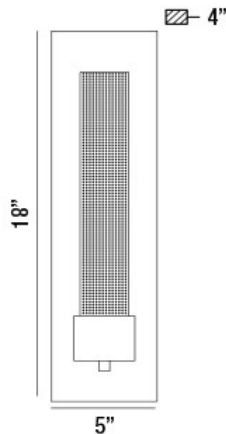

### PRODUCT DETAILS

No.	:	33689-012
Product Color	:	BLACK
Shade / Accent Colour	:	SEEDED GLASS
Width	:	5"
Height	:	18"
Ext	:	4"
Weight	:	5.7lbs

### TECHNICAL DETAILS

Canopy / Backplate Length	:	18"
Canopy / Backplate Height	:	0.75"
Canopy / Backplate Width	:	5"
Driver	:	ZEGA
IP Rating	:	54
Location	:	WET
Approval	:	
Title 24	:	Yes