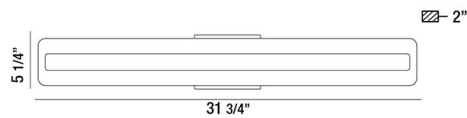

SAVONA, WALL MOUNT

PRODUCT DETAILS

No.	:	31812-016
Product Color	:	CHROME
Product Material	:	METAL
Shade / Accent Colour	:	WHITE
Shade / Accent Material	:	ACRYLIC
Width	:	31.75"
Height	:	5.25"
Ext	:	2"
Weight	:	5.2lbs

LIGHT SOURCE DETAILS

Light Source Type	:	INTEGRATED LED
Input Voltage	:	120V
Bulb Voltage	:	120V
Total Wattage	:	18W
Total Lumen	:	1600lm
Kelvin	:	3000K
CRI	:	80+
Dimmable	:	Yes

Options Available

ITEM NO.	FINISH	SHADE
31812-016	CHROME	WHITE

TECHNICAL DETAILS

Light Direction	:	Up and Down
Canopy / Backplate Length	:	5.5"
Canopy / Backplate Height	:	1.375"
Canopy / Backplate Width	:	4.34"
Adjustable Lamp Head	:	No
Mounting	:	Up or Down
Location	:	DRY
Approval	:	