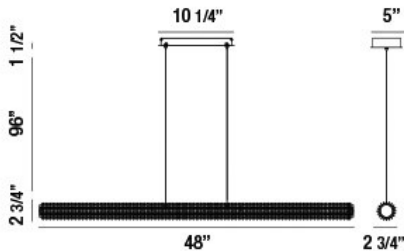

## SASSI, 48" LINEAR CHANDELIER

### PRODUCT DETAILS

No.	:	34155-011
Product Color	:	CHROME
Product Material	:	METAL
Shade / Accent Colour	:	CLEAR
Shade / Accent Material	:	CRYSTAL
Length	:	48"
Width	:	2.75"
Height	:	2.75"
Overall Height	:	100.25"
Weight	:	11.2lbs

### TECHNICAL DETAILS

Hanging Support Type	:	AIRCRAFT CABLE
Hanging Support Length	:	96"
Canopy / Backplate Length	:	10.25"
Canopy / Backplate Height	:	1.5"
Canopy / Backplate Width	:	5"
Location	:	DRY
Approval	:	