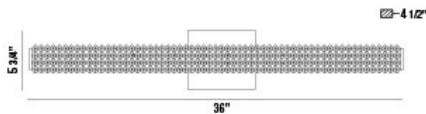

SASSI, WALL MOUNT

PRODUCT DETAILS

No.	:	34158-012
Product Color	:	CHROME
Product Material	:	METAL
Shade / Accent Colour	:	CLEAR
Shade / Accent Material	:	CRYSTAL
Width	:	36"
Height	:	5.75"
Ext	:	4.5"
Weight	:	8lbs

LIGHT SOURCE DETAILS

Light Source Type	:	INTEGRATED LED
Input Voltage	:	120V
Bulb Voltage	:	120V
Total Wattage	:	30W
Total Lumen	:	2700lm
Kelvin	:	3000K
CRI	:	90+
Dimmable	:	Yes

Options Available

ITEM NO.	FINISH	SHADE
34158-012	CHROME	CLEAR

TECHNICAL DETAILS

Canopy / Backplate Length	:	6.5"
Canopy / Backplate Height	:	1.25"
Canopy / Backplate Width	:	6.5"
Mounting	:	Up or Down
Location	:	DAMP
Approval	:	

PROJECT INFORMATION

Job Name: Date: Type: