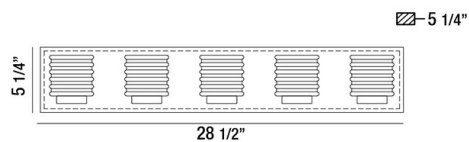

ANCONA, 29" VANITY LIGHT

PRODUCT DETAILS

No.	:	31792-011
Product Color	:	CHROME
Product Material	:	METAL
Shade / Accent Colour	:	CLEAR
Shade / Accent Material	:	ACRYLIC
Width	:	28.5"
Height	:	5.25"
Ext	:	5.25"
Weight	:	10.1lbs

LIGHT SOURCE DETAILS

Light Source Type	:	INTEGRATED LED
Input Voltage	:	120V
Bulb Voltage	:	120V
Total Wattage	:	50W
Total Lumen	:	3350lm
Kelvin	:	3000K
CRI	:	80+
Dimmable	:	Yes

Options Available

ITEM NO.	FINISH	SHADE
31792-011	CHROME	CLEAR

TECHNICAL DETAILS

Light Direction	:	Up
Canopy / Backplate Length	:	28.5"
Canopy / Backplate Height	:	0.75"
Canopy / Backplate Width	:	5"
Adjustable Lamp Head	:	No
Mounting	:	Up
Approval	:	

PROJECT INFORMATION