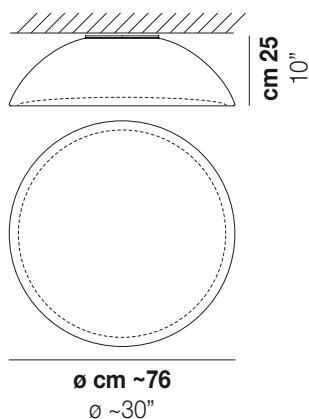

INFINITA PL 80

TECHNICAL DATA:

CERTIFICATIONS:

LIGHT SOURCES

ALO	E27 ALO	5x77W	220-240V 50/60 Hz	E27
LED		1x10w	220-240V 50/60 Hz	LED 10W - 230 VOLT - 3000K - 1130 LUMENS - DIMMABLE
LED		1x19,5w	220-240V 50/60 Hz	LED 20,5W - 33 VOLT (DRIVER INCLUDED) - 3000K - 1850 LUMENS - DIMMABLE

VOLUME Mc 0,47

GROSS WEIGHT Kg 23

NET WEIGHT Kg 18

download

SHADE FINISHING

BCST

FRAME FINISHING

BC