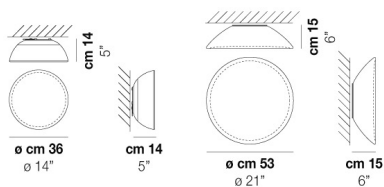

OTHER VERSION AVAILABLE

Click on the version to go to the web version of the product