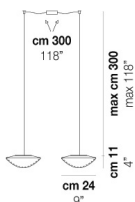

VOLUME	Mc 0,16
GROSS WEIGHT	Kg 11
NET WEIGHT	Kg 7

[download](#)

SHADE FINISHING

BCLU

FRAME FINISHING

NIB

OTHER VERSION AVAILABLE

Click on the version to go to the web version of the product

BALAN SP GD1

BALAN SP GD2

BALAN SP M

BALAN SP MD1

BALAN SP MD2

BALAN SP 24

BALAN SP 24 D1

BALAN SP 24 D2