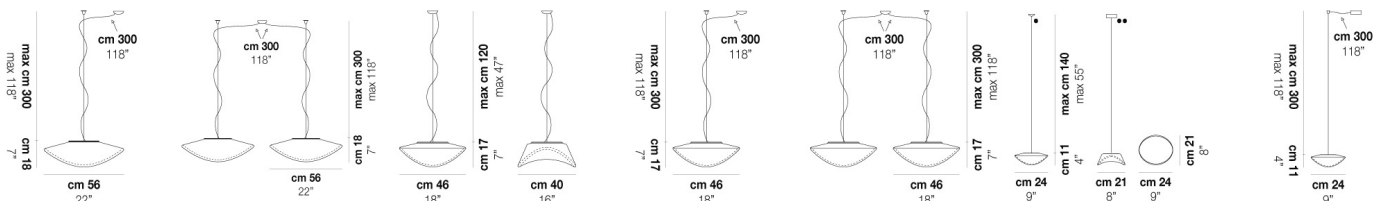

BALANCE SP G

TECHNICAL DATA:

CERTIFICATIONS:

LIGHT SOURCES

ALO	E27 ALO	2x77W	220-240V 50/60 Hz	E27
LED		1x19,5W	220-240V 50/60 Hz	LED 19,5W - (DRIVER INCLUDED) - 3000K - 2850 LUMENS - DIMMABLE
LED		1x10W	220-240V 50/60 Hz	LED 10W - 230 VOLT - 3000K - 1130 LUMENS - DIMMABLE

VOLUME	Mc 0,16
GROSS WEIGHT	Kg 11
NET WEIGHT	Kg 7

[download](#)

SHADE FINISHING

BCLU

FRAME FINISHING

NIB

OTHER VERSION AVAILABLE

Click on the version to go to the web version of the product