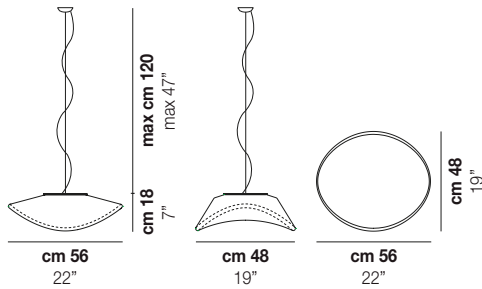

BALANCE SP G

TECHNICAL DATA:

CERTIFICATIONS:

LIGHT SOURCES

ALO	E27 ALO	2x77W	220-240V 50/60 Hz	E27
LED		1x19,5W	220-240V 50/60 Hz	LED 19,5W - (DRIVER INCLUDED) - 3000K - 2850 LUMENS - DIMMABLE
LED		1x10W	220-240V 50/60 Hz	LED 10W - 230 VOLT - 3000K - 1130 LUMENS - DIMMABLE

VOLUME	Mc 0,16
GROSS WEIGHT	Kg 11
NET WEIGHT	Kg 7

[download](#)

SHADE FINISHING

BCLU

FRAME FINISHING

NIB

OTHER VERSION AVAILABLE

Click on the version to go to the web version of the product