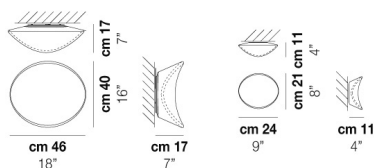

VOLUME	Mc 0,16
GROSS WEIGHT	Kg 8,5
NET WEIGHT	Kg 6

[download](#)

SHADE FINISHING

BCLU

FRAME FINISHING

BC

OTHER VERSION AVAILABLE

Click on the version to go to the web version of the product