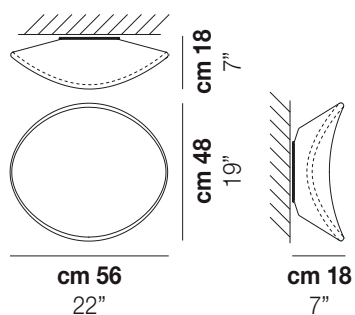

BALANCE PL G

TECHNICAL DATA:

CERTIFICATIONS:

LIGHT SOURCES

Light Source	Power	Voltage/Freq	Notes
ALO (E27 ALO)	2x77W	220-240V 50/60 Hz	E27
LED	1x19,5w	220-240V 50/60 Hz	LED 19,5W - (DRIVER INCLUDED) - 3000K - 2850 LUMENS - DIMMABLE
LED	1x10w	220-240V 50/60 Hz	LED 10W - 230 VOLT - 3000K - 1130 LUMENS - DIMMABLE

VOLUME	Mc 0,16
GROSS WEIGHT	Kg 8,5
NET WEIGHT	Kg 6

[download](#)

SHADE FINISHING

BCLU

FRAME FINISHING

BC

OTHER VERSION AVAILABLE

Click on the version to go to the web version of the product