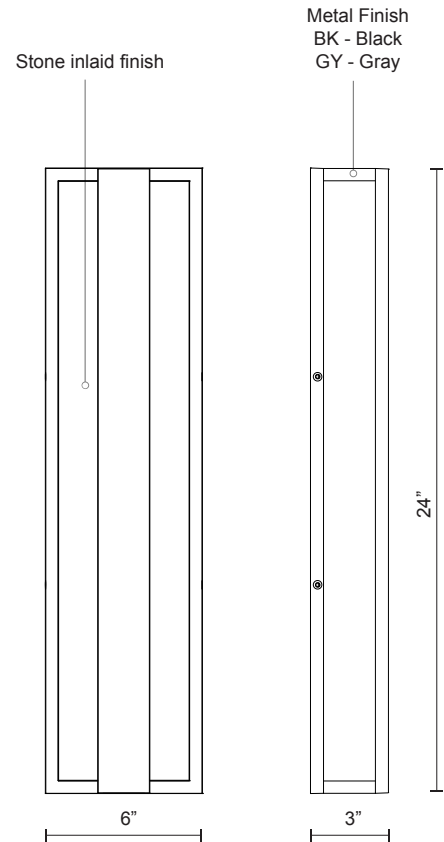

## DESCRIPTION

Stone elements and metal join together, resulting in masculine elegance. This exterior wall light consists of a 24 inch long metal rectangle with a stone inlay that is flush against the mounting plane, then another slim metal rectangle is suspended just atop of it. LED glow flows from the concealed inner surface. Caspian is suitable for exterior use. Chose from black or grey metal finishes.

## SPECIFICATION DETAILS

\* For custom options, consult factory for details.

<b>Fixture Dimensions</b>	W6" x H24" x E3"
<b>Light Source</b>	LED
<b>Wattage</b>	30W
<b>Total Lumens</b>	2400lm
<b>Delivered Lumens</b>	BK-494lm; GY-539lm;
<b>Voltage</b>	120V
<b>Color Temperature</b>	3000K
<b>CRI (Ra)</b>	>90
<b>Optional Color Temps</b>	2700K - 5000K Available, Minimum Order Quantities Apply
<b>LED Rated Life</b>	50,000 hours
<b>Dimming</b>	100% - 10%, ELV Dimmer (Not Included)
<b>Diffuser Details</b>	Frosted PC
<b>Location</b>	Wet
<b>Warranty</b>	5 Years
<b>ADA Compliant</b>	Yes