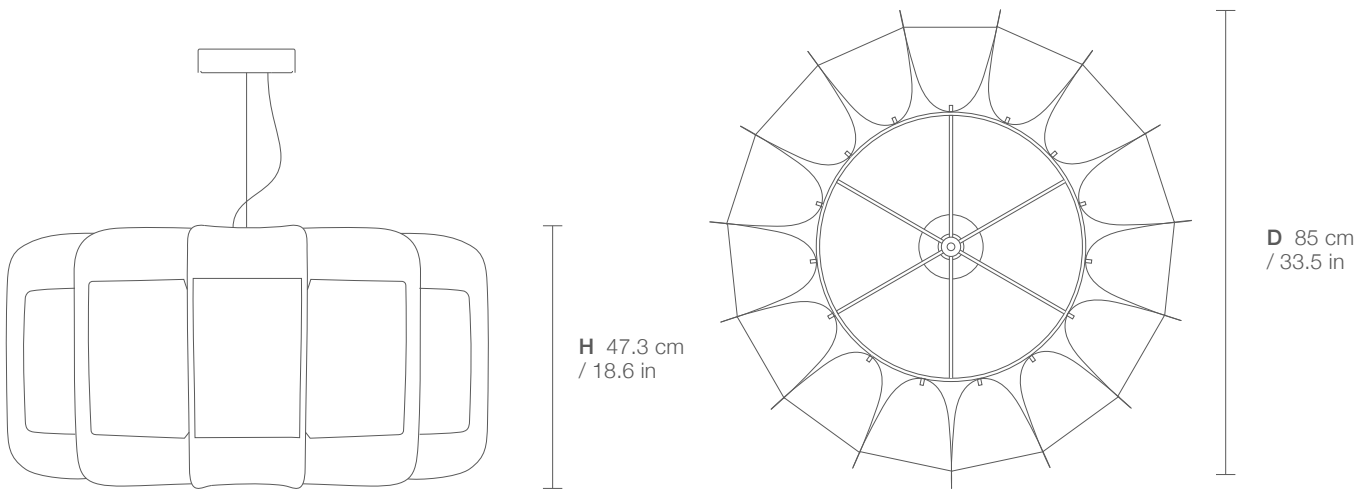

CLARISSA 85

WE PLIGHT

DIMENSIONS

PARTS

ELECTRICAL KIT

CODE	CL75
TYPE	Pendant Lamp
MOUNTING	Ceiling rose and steel cord includes
CORD LENGTH	2 m. / Textile cable
BULB	100 watts (max) / Bulb Socket E26 / E27 x 1
WEIGHT	3.7 kg / 8.15 lbs.

MATERIALS

Woods:  Ash  Beech  Petiribi  Wenge  Ebony  Grey Oak

Colors:  Red  Yellow  Green  Blue  White

Le Corbusier Colors:  Rose  Terracotta  Ocher  Light Green  Light Petrol