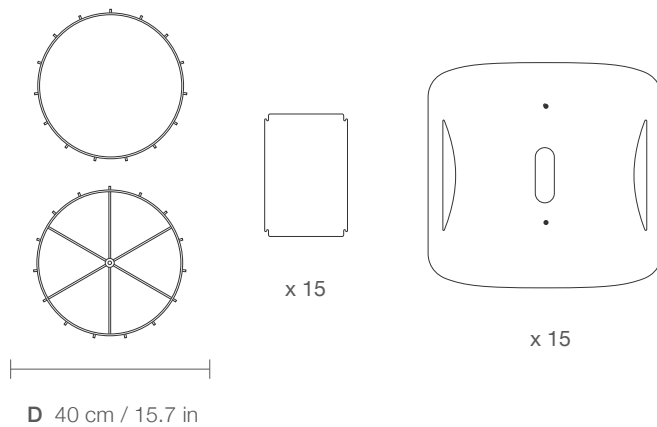

CLARISSA 85

WE PLIGHT

DIMENSIONS

PARTS

ELECTRICAL KIT

CODE	CL75
TYPE	Pendant Lamp
MOUNTING	Ceiling rose and steel cord includes
CORD LENGTH	2 m. / Textile cable
BULB	100 watts (max) / Bulb Socket E26 / E27 x 1
WEIGHT	3.7 kg / 8.15 lbs.