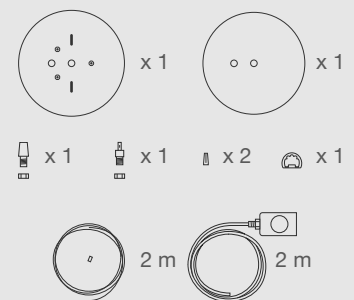

CLARISSA 85

WE PLIGHT

DIMENSIONS

PARTS

ELECTRICAL KIT

CODE	CL75
TYPE	Pendant Lamp
MOUNTING	Ceiling rose and steel cord includes
CORD LENGTH	2 m. / Textile cable
BULB	100 watts (max) / Bulb Socket E26 / E27 x 1
WEIGHT	3.7 kg / 8.15 lbs.