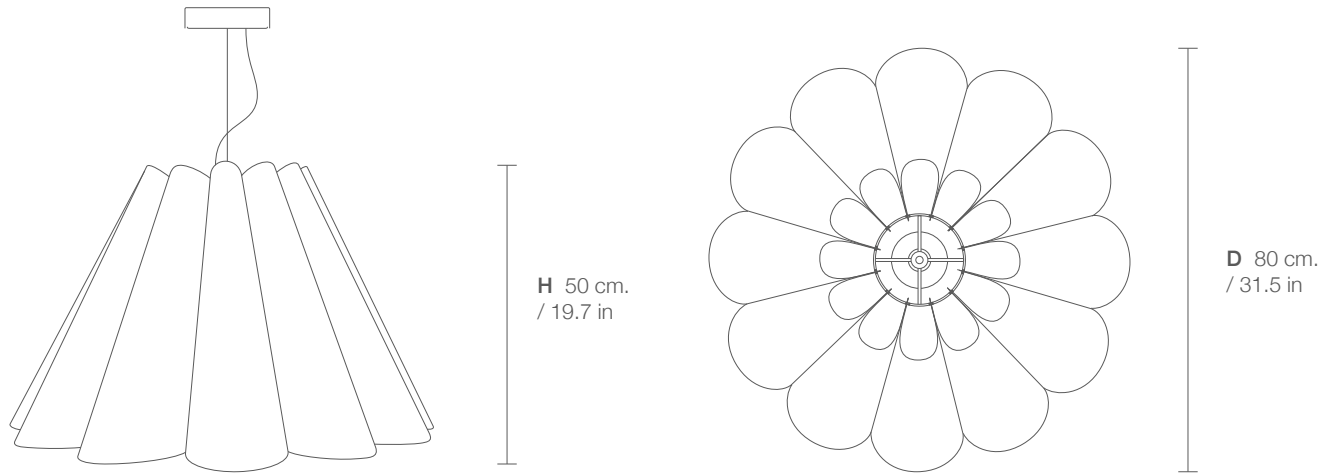

LORA 80

WE PLIGHT
^

DIMENSIONS

PARTS

| | |
|-------------|---|
| CODE | LO80 |
| TYPE | Pendant Lamp |
| MOUNTING | Ceiling rose and steel cord includes |
| CORD LENGHT | 2 m. / Textile cable |
| BULB | 100 watts (max) / Bulb Socket E26 / E27 x 1 |
| WEIGHT | 4 kg. / 8.81 lbs. |

MATERIALS

Woods: Ash Beech Petiribi Wenge Ebony Grey Oak

Colors: Red Yellow Green Blue White

Le Corbusier Colors: Rose Terracotta Ocher Light Green Light Petrol