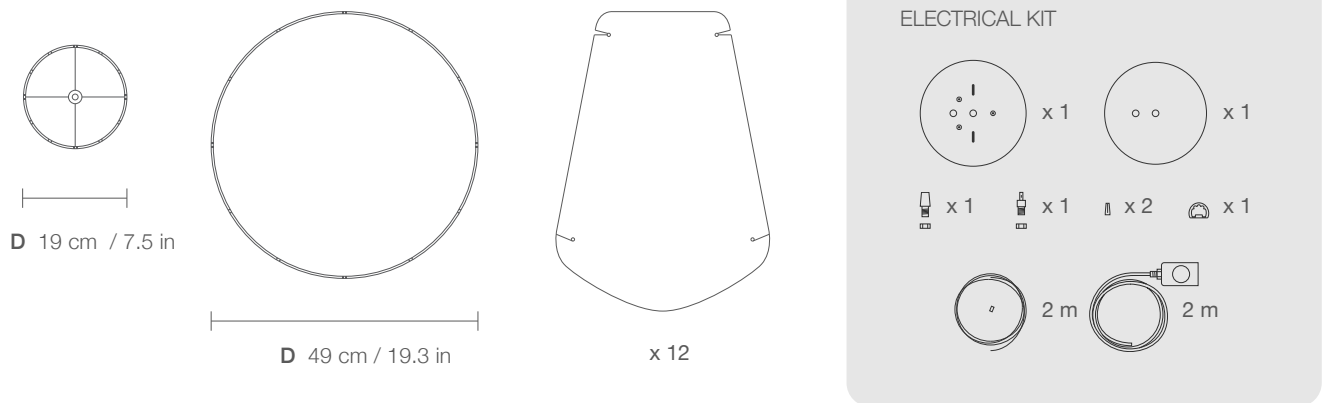

LORA 80

WE PLIGHT
^

DIMENSIONS

PARTS

| | |
|-------------|---|
| CODE | LO80 |
| TYPE | Pendant Lamp |
| MOUNTING | Ceiling rose and steel cord includes |
| CORD LENGHT | 2 m. / Textile cable |
| BULB | 100 watts (max) / Bulb Socket E26 / E27 x 1 |
| WEIGHT | 4 kg. / 8.81 lbs. |