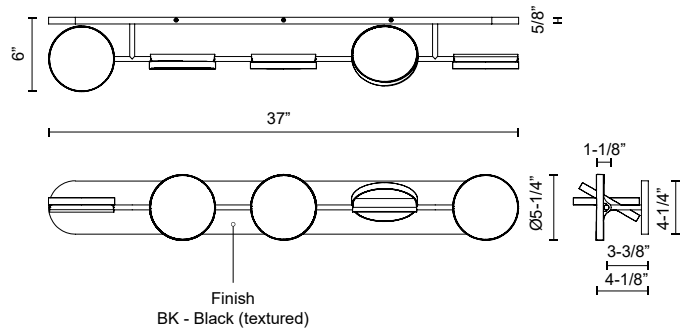

**NOVEL  
VL72237  
VANITY**

PROJECT

VL72237-BK  
Black

**SPECIFICATION DETAILS**

\* For custom options, consult factory for details.

<b>Fixture Dimensions</b>	L37" x H5-1/4" x E6"
<b>Light Source</b>	LED with DC Driver
<b>Wattage</b>	45W
<b>Total Lumens</b>	3230lm*
<b>Delivered Lumens</b>	1310lm*
<b>Voltage</b>	120V
<b>Color Temperature</b>	3000K
<b>CRI (Ra)</b>	90CRI
<b>Optional Color Temps</b>	2700K - 5000K Available, Minimum Order Quantities Apply
<b>LED Rated Life</b>	50,000 hours
<b>Dimming</b>	100% - 10%, TRIAC or ELV Dimmer (Not Included)
<b>Diffuser Details</b>	Frosted Acrylic Light Guide Panel
<b>Location</b>	Damp
<b>Warranty</b>	5 Years
<b>Canopy Dimensions</b>	L37" x H4-1/4" x E5/8"

**DESCRIPTION**

Pure geometry of the disks of illumination balancing on clean, thin lined structure is poetry in motion. Each disk of illumination can turn and twist to fit the needs and style of your space. The Novel Collection fits a large range of style and function with minimal elements.