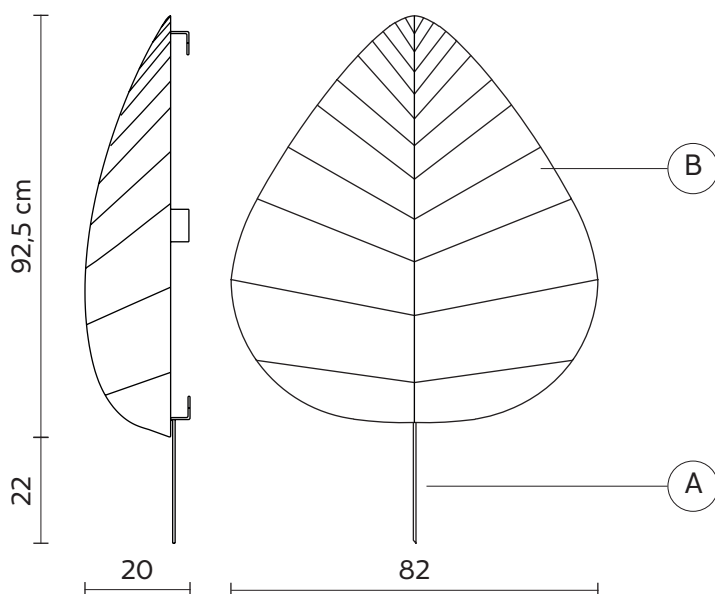

### PACKAGING

nr.of collis	1
net weight/kg	2,1
gross weight/kg	5,4
packaging/cm	70x80x70

### EMISSION OF LIGHT

one directional

bulb not provided